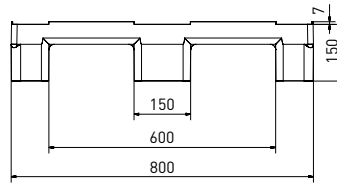

Bottom support

> 3 runners (3R)

Deck options

> open deck (OD)

optional without safety rim

Technical data*1

	Previous name	Bottom support	Top deck	Dimensions [mm]	Load capacities*2 [kg]			Weight [kg]	
					Static	Dynamic	Racking	HDPE	PO
Eco E5 (OD-3R)	CPP 878	3 runners	open	1200 x 800 x 150	8000	2500	500	11,5	12,5

Entry: 4 ways | Nesting height: - | Safety rim: 5 mm (optional without)

nominal sizes in mm

Options

- Color: (other colors on request*3) Individual marking*3
- Anti-slip: safety rim
- ESD prevention: -

*1 Figures can vary depending on the raw material used and options applied. *2 Guideline values are based both on experience and parts of test ISO 8611, which tests with evenly distributed loads at room temperature (20°C). Varying data may result from different conditions of usage. Your specific requirements can be identified upon request. *3 Minimum quantity required - PO pallets should only be used and stored in a dry environment. We reserve the right to change any of the stated information without prior notice.