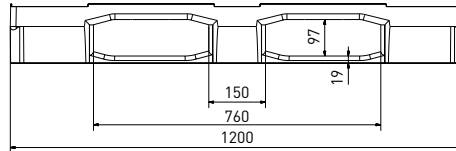

Bottom support

> 3 runners (3R)

Deck options

> open deck (OD)

optional without safety rim

Technical data*1

	Previous name	Bottom support	Top deck	Dimensions [mm]	Load capacities*2 [kg]			Weight [kg]	
					Static	Dynamic	Racking	HDPE	PO
Eco E5 (OD-3R)	CPP 878	3 runners	open	1200 x 800 x 150	8000	2500	500	11,5	12,5

Entry: 4 ways | Nesting height: - | Safety rim: 5 mm (optional without)

nominal sizes in mm

Options

- Color: (other colors on request*3) Individual marking*3
- Anti-slip: safety rim
- ESD prevention: -

*1 Figures can vary depending on the raw material used and options applied. *2 Guideline values are based both on experience and parts of test ISO 8611, which tests with evenly distributed loads at room temperature (20°C). Varying data may result from different conditions of usage. Your specific requirements can be identified upon request. *3 Minimum quantity required - PO pallets should only be used and stored in a dry environment. We reserve the right to change any of the stated information without prior notice.