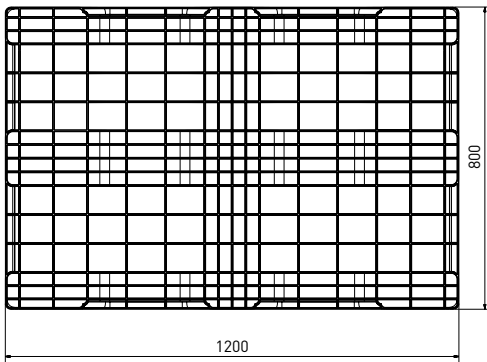

Eco E5

1200 x 800

CPP 878

Light-weight 3-runner plastic pallet for loads up to 500 kg in the high rack
This monoblock pallet with 3 runners is impressive for its weight/load ratio. Due to optimal distribution of plastic into the structure of the pallet, the Eco E5 bears up to 500 kg in high racks, despite its low weight.

Bottom support

> 3 runners (3R)

Deck options

> open deck (OD)

optional without safety rim

Technical data*1

	Previous name	Bottom support	Top deck	Dimensions [mm]	Load capacities*2 [kg]			Weight [kg]	
					Static	Dynamic	Racking	HDPE	PO
Eco E5 (OD-3R)	CPP 878	3 runners	open	1200 x 800 x 150	8000	2500	500	11,5	12,5

Entry: 4 ways | Nesting height: - | Safety rim: 5 mm (optional without)

nominal sizes in mm

Options

- Color: (other colors on request*3) Individual marking*3
- Anti-slip: safety rim
- ESD prevention: -

*1 Figures can vary depending on the raw material used and options applied. *2 Guideline values are based both on experience and parts of test ISO 8611, which tests with evenly distributed loads at room temperature (20°C). Varying data may result from different conditions of usage. Your specific requirements can be identified upon request. *3 Minimum quantity required - PO pallets should only be used and stored in a dry environment. We reserve the right to change any of the stated information without prior notice.