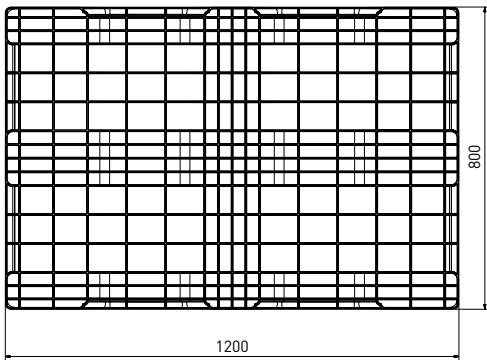

Eco E5

1200 x 800

CPP 878

Light-weight 3-runner plastic pallet for loads up to 500 kg in the high rack
This monoblock pallet with 3 runners is impressive for its weight/load ratio. Due to optimal distribution of plastic into the structure of the pallet, the Eco E5 bears up to 500 kg in high racks, despite its low weight.

Bottom support

> 3 runners (3R)

Deck options

> open deck (OD)

optional without safety rim

Technical data*1

	Previous name	Bottom support	Top deck	Dimensions [mm]	Load capacities*2 [kg]			Weight [kg]	
					Static	Dynamic	Racking	HDPE	PO
Eco E5 (OD-3R)	CPP 878	3 runners	open	1200 x 800 x 150	8000	2500	500	11,5	12,5

Entry: 4 ways | Nesting height: - | Safety rim: 5 mm (optional without)

nominal sizes in mm

Options

- Color: (other colors on request*3) Individual marking*3
- Anti-slip: safety rim
- ESD prevention: -

*1 Figures can vary depending on the raw material used and options applied. *2 Guideline values are based both on experience and parts of test ISO 8611, which tests with evenly distributed loads at room temperature (20°C). Varying data may result from different conditions of usage. Your specific requirements can be identified upon request. *3 Minimum quantity required - PO pallets should only be used and stored in a dry environment. We reserve the right to change any of the stated information without prior notice.